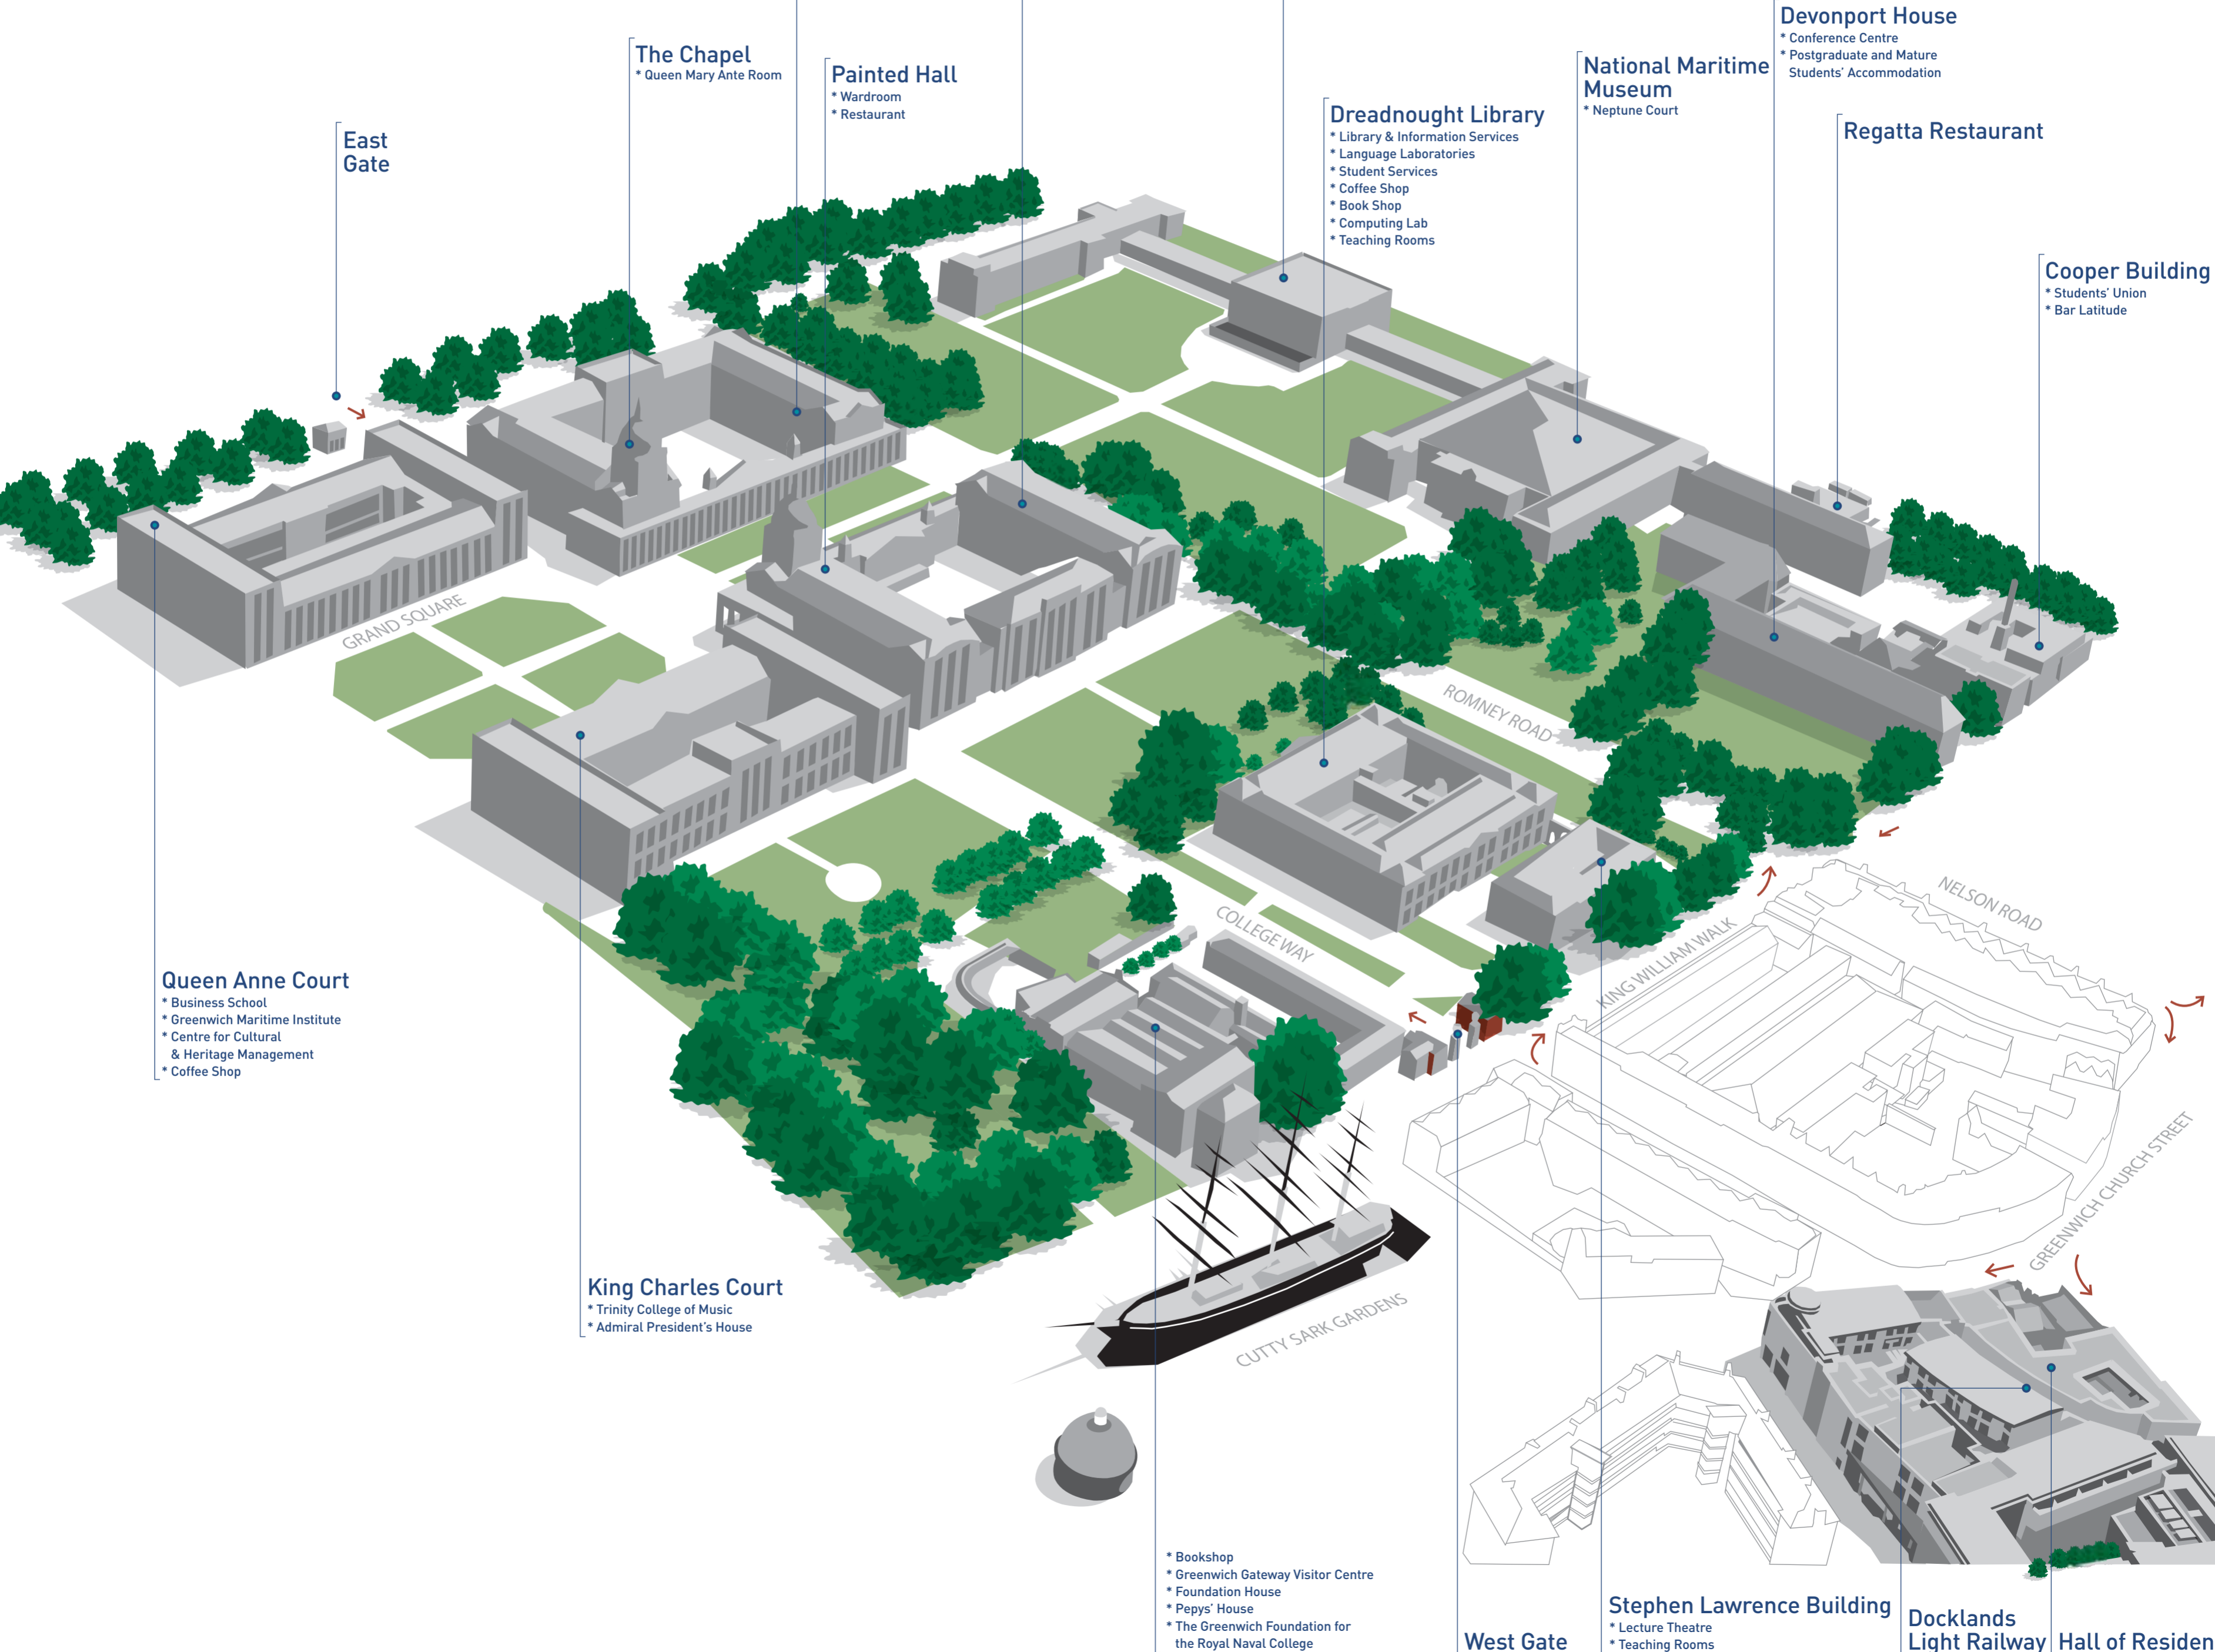

Greenwich Campus

Queen Mary Court
 * School of Computing & Mathematical Sciences
 * School of Humanities – Department of Law
 * School of Education & Training
 * Student Centre
 * International Office
 * Computing Lab
 * Café

King William Court
 * School of Humanities
 * Multimedia Studio
 * Computing Short Course Centre
 * Lecture Theatres
 * Teaching Rooms

The Queen's House

National Maritime Museum
 * Neptune Court

Devonport House
 * Conference Centre
 * Postgraduate and Mature Students' Accommodation

Regatta Restaurant

Cooper Building
 * Students' Union
 * Bar Latitude

Dreadnought Library
 * Library & Information Services
 * Language Laboratories
 * Student Services
 * Coffee Shop
 * Book Shop
 * Computing Lab
 * Teaching Rooms

The Chapel
 * Queen Mary Ante Room

Painted Hall
 * Wardroom
 * Restaurant

East Gate

Queen Anne Court
 * Business School
 * Greenwich Maritime Institute
 * Centre for Cultural & Heritage Management
 * Coffee Shop