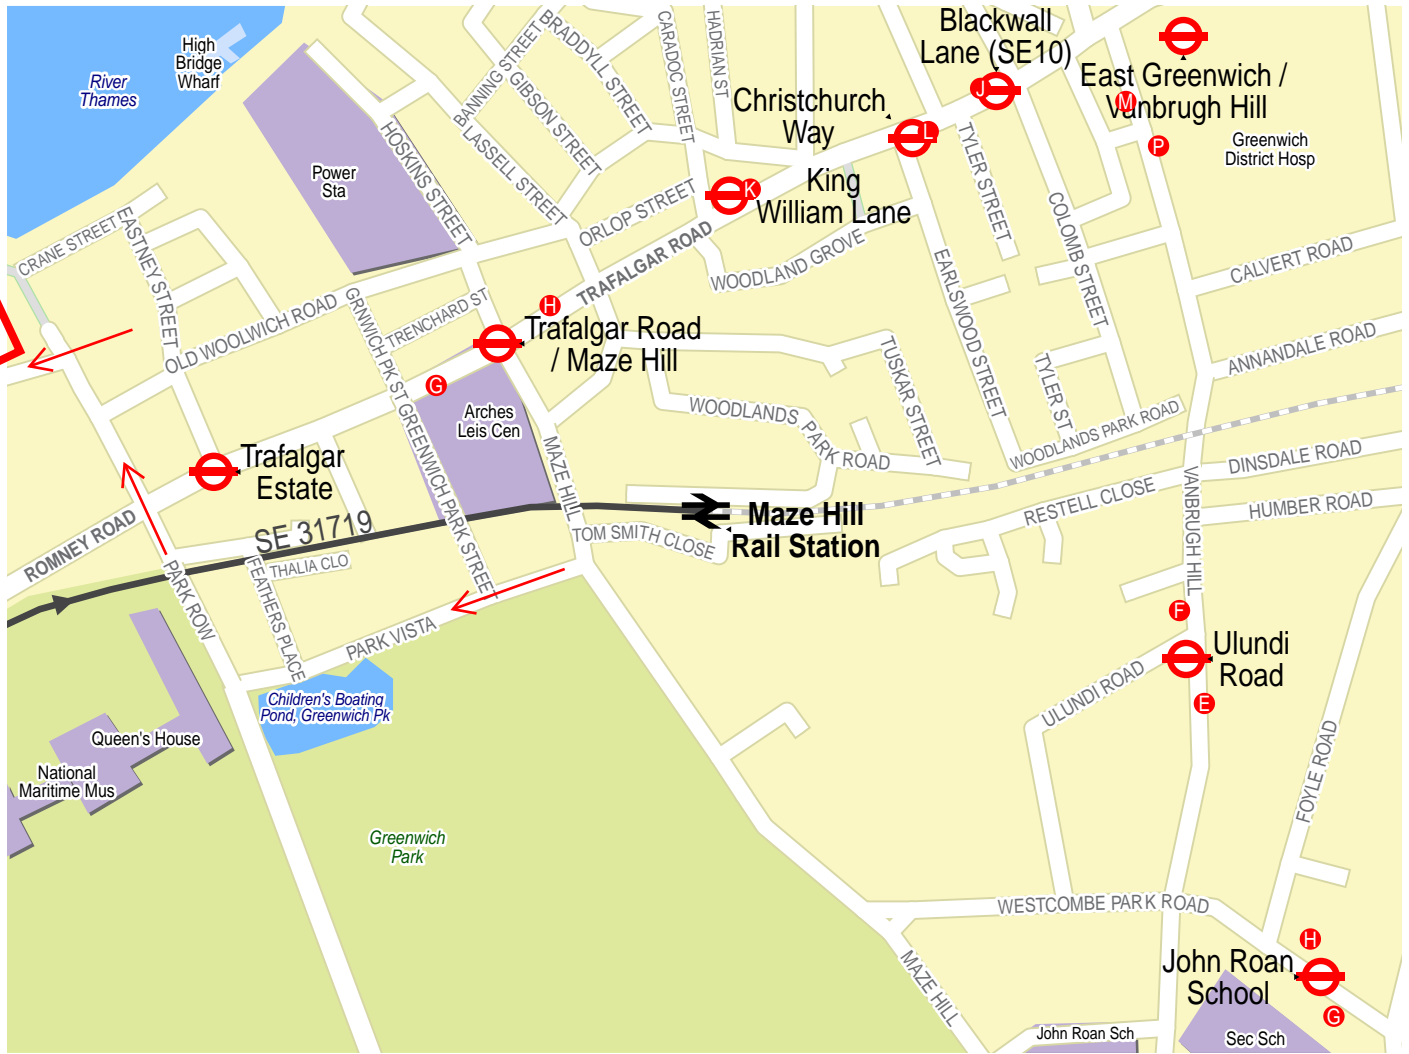

Area Map: Maze Hill Rail Station

© 2006 NAVTEQ/PTV AG/Map&Guide